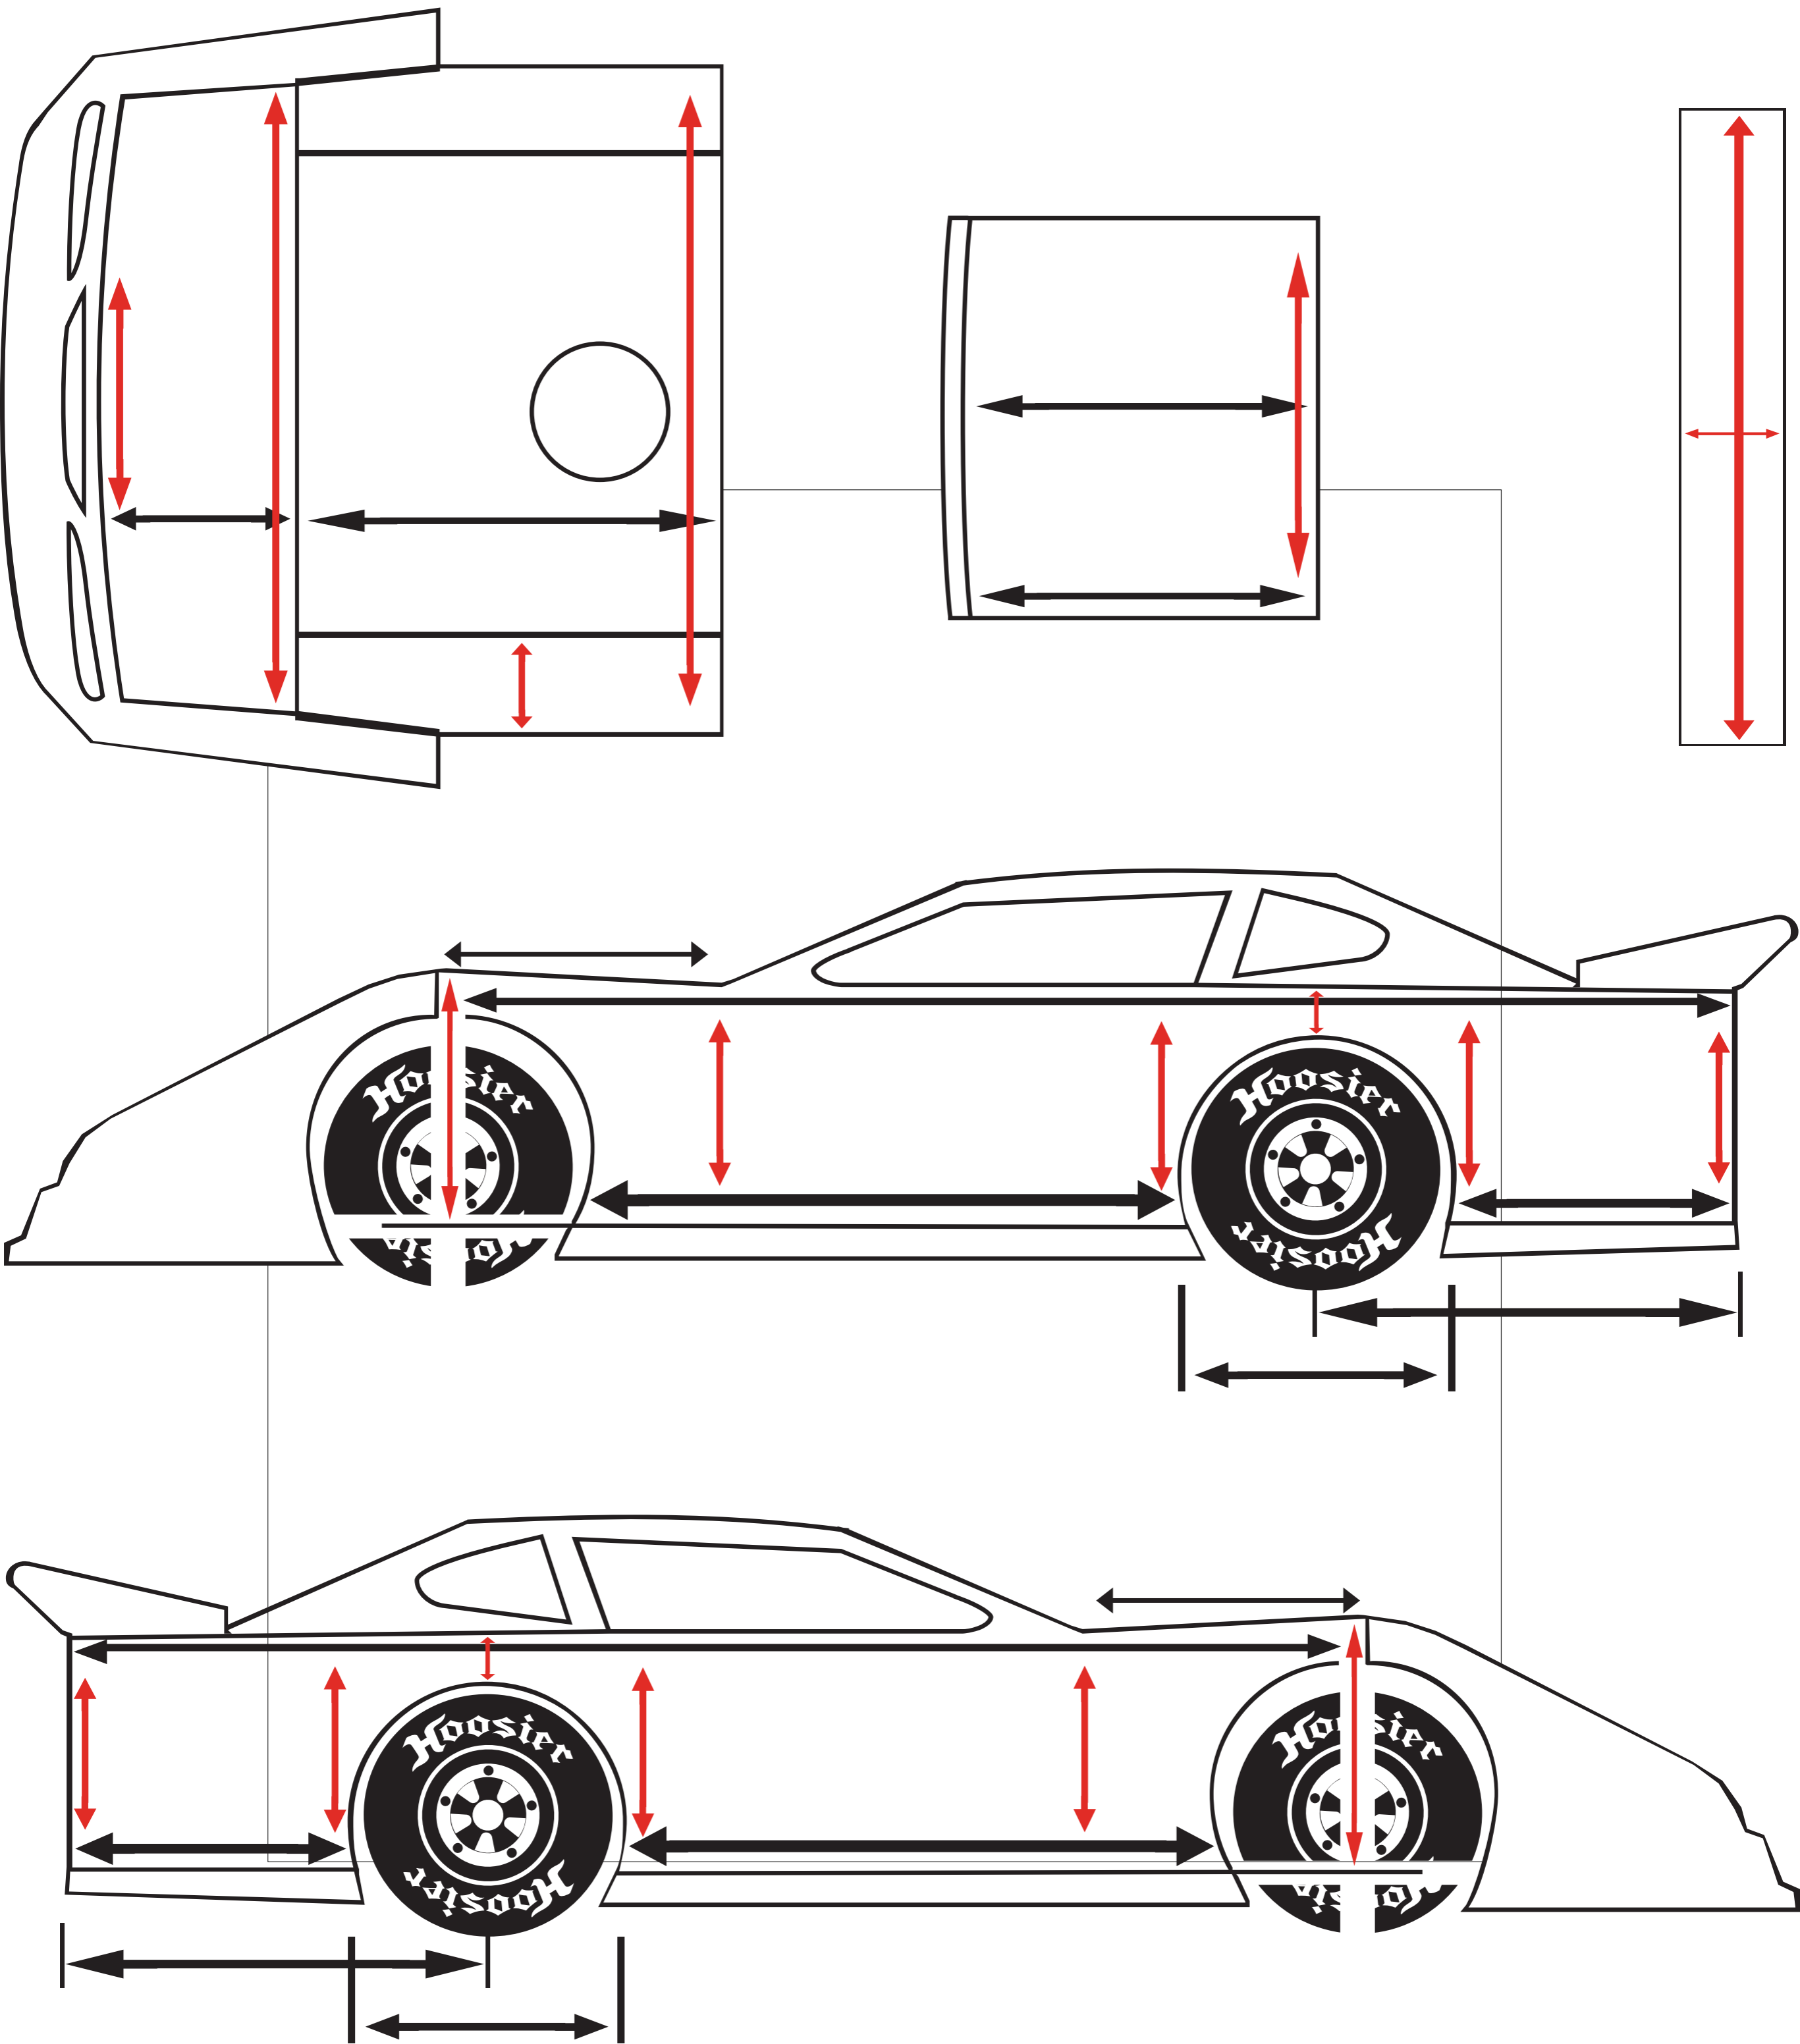

# 2009 DIRT LATE MODEL

- \* DO NOT INCLUDE PLASTIC IN MEASUREMENTS.
- \* INCLUDE ANY OTHER MEASUREMENTS THAT MAY BE NEEDED.
- \* LEFT AND RIGHT MEASUREMENTS MAY BE DIFFERENT.
- \* BE SURE TO MEASURE YOUR FENDER HIGHEST POINT AT FRONT.
- \* BE SURE TO MEASURE REAR WHEEL OPENING.